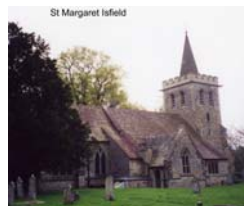

ISFIELD

St Margaret & War Memorial

Wesleyan Methodist house (registered for worship 1830)

Chapel (registered for worship 1841)

Baptist House (registered for worship 1705) House (registered for worship 1764)
Dissenters House (registered for worship 1713) House (registered for worship 1772) ,
a Schoolroom (registered for worship 1815), Plasket House (registered for worship 1819)